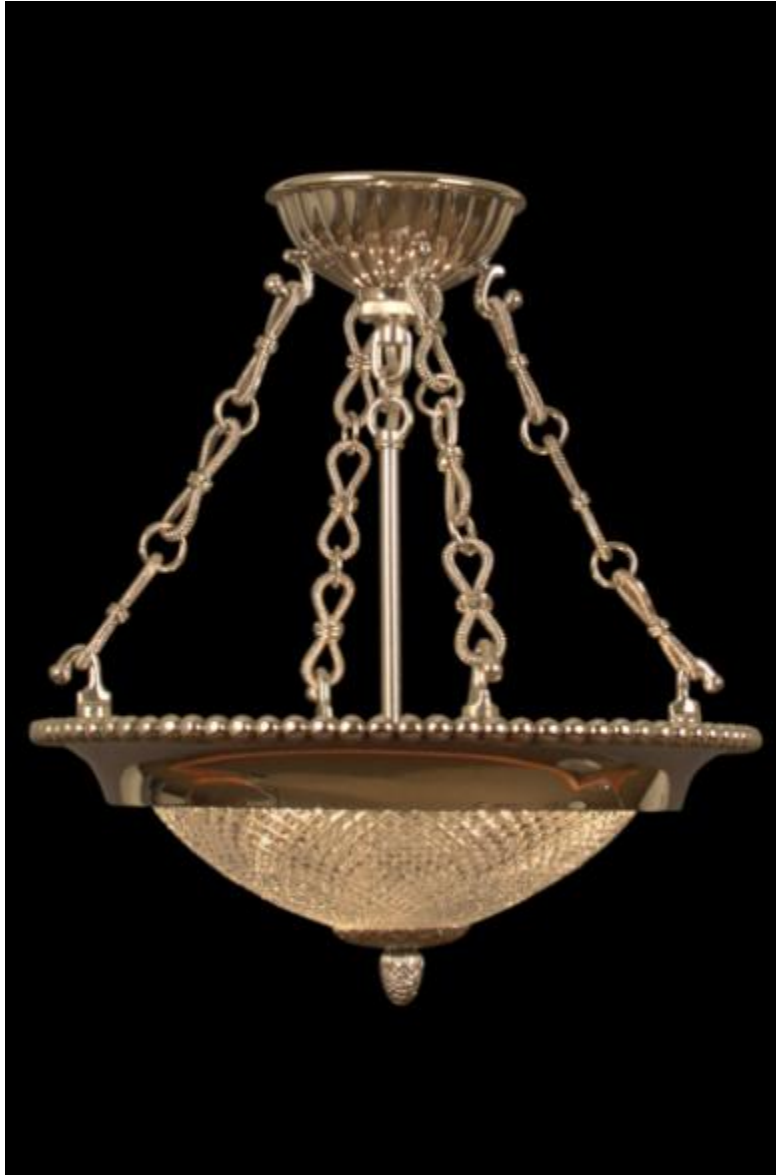

# OXSHOTT COLLECTION

—◆◆—  
Lighting & Accessories

Crystal dish pendant crisscross SA-3006-05/12

Nickel / crisscross

14.00W 15.25H 14.00D

French Bronze or Polished Nickel finish

Diamond, Crisscross, Star, or Matte Opaline